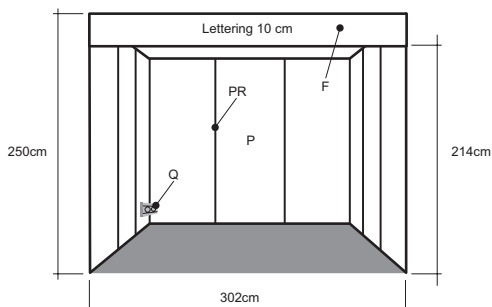

Technical Exhibition

Stand - 3m X 3m

Stand - 3m X 2m

- P** Panel
242cm X 94cm
- F** Fascia
28cm X 292cm
- PR** Profiles
250cm X 5cm
- Q** Power outlet