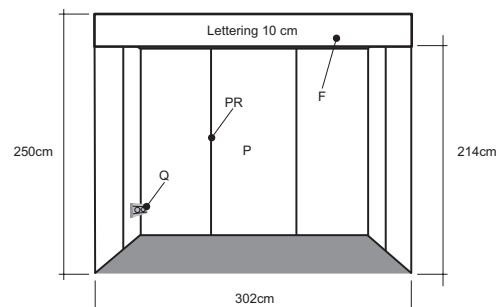

Technical Exhibition

Stand - 3m X 3m

Stand - 3m X 2m

- P** Panel
242cm X 94cm
- F** Fascia
28cm X 292cm
- PR** Profiles
250cm X 5cm
- Q** Power outlet