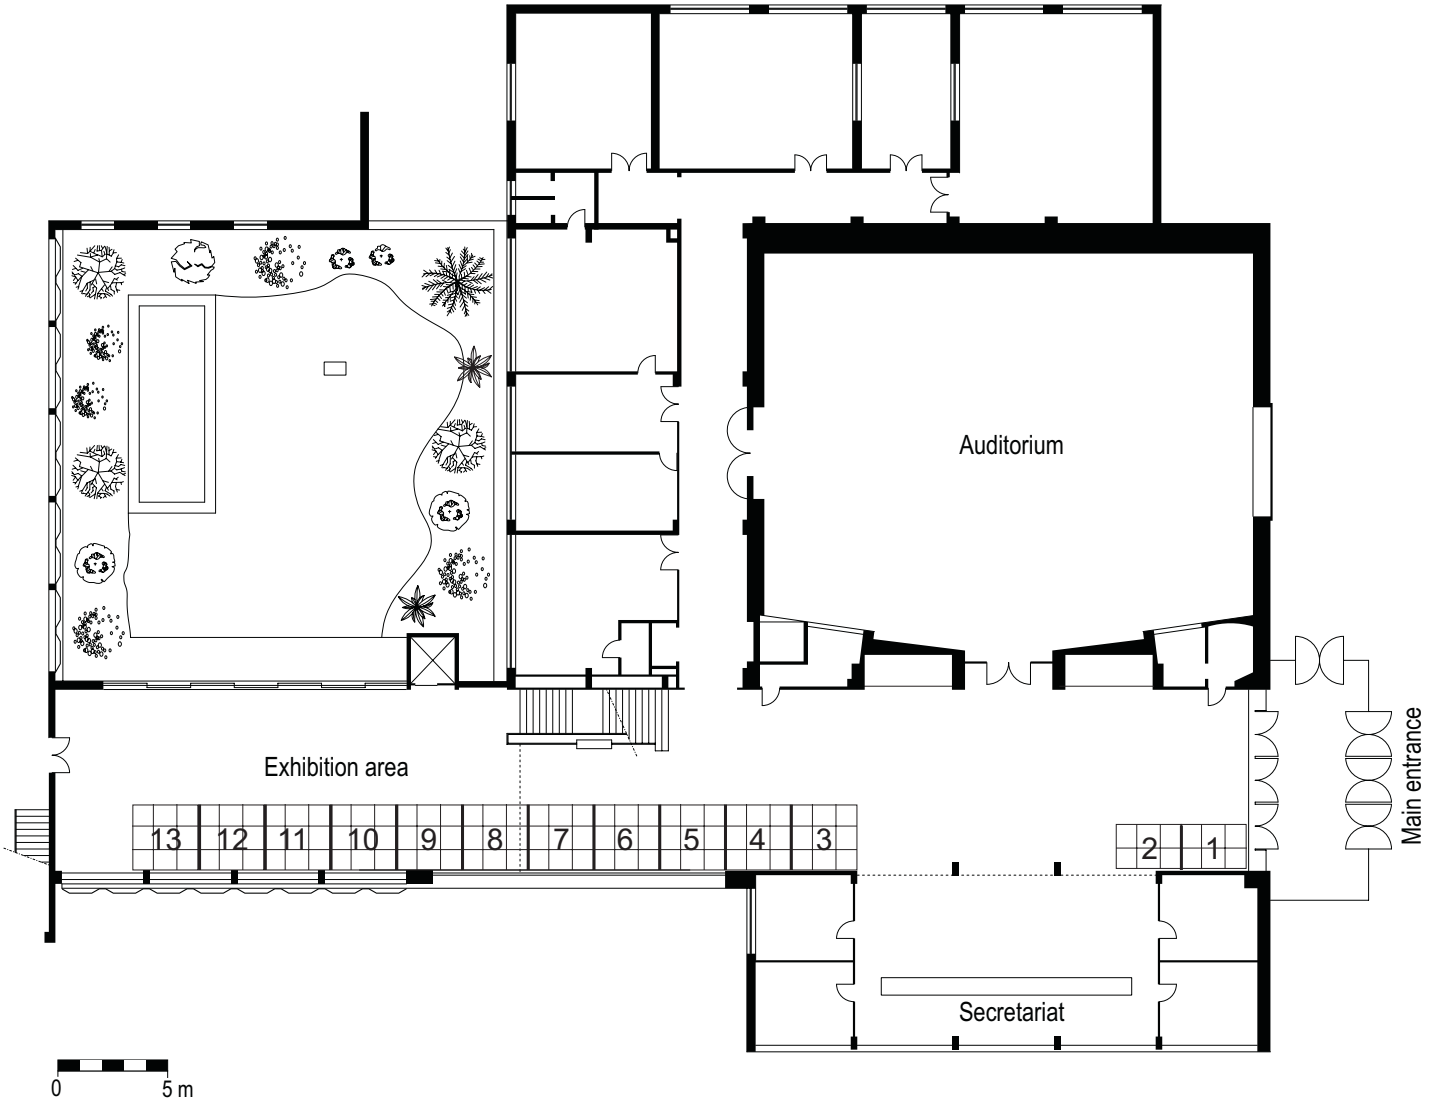

Technical Exhibition

Stand - 3m X 3m

Stand - 3m X 2m

- P** Panel
242cm X 94cm
- F** Fascia
28cm X 292cm
- PR** Profiles
250cm X 5cm
- Q** Power outlet